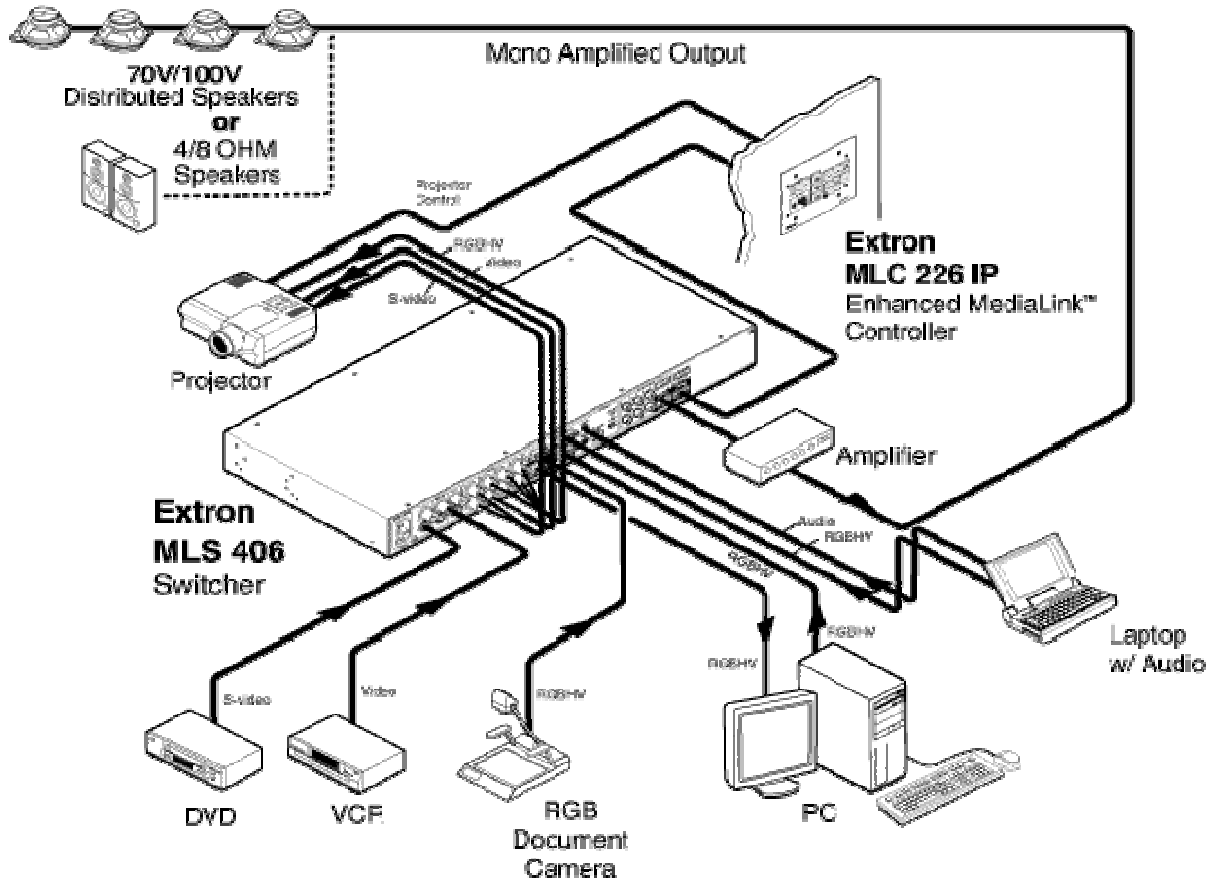

Extron Media link systems

MLS 406	Six input medialink switcher with pre-amp audio output	€ 1.340,00
406 MA	Six input medialink switcher with mono audio amp. Output	€ 1.510,00
406 SA	Six input medialink switcher with stereo audio amplifier	€ 1.510,00
MLC104IP	MediaLink controller	€ 800,00

*Op al onze aanbiedingen en overeenkomsten zijn van toepassing de Algemene voorwaarden van, DLP gedeponerd ter griffie van de Rechtbank te Alkmaar d.d. onder depotnummer: 05/200
Een exemplaar van deze voorwaarden zal op eerste verzoek kosteloos worden toegezonden.*