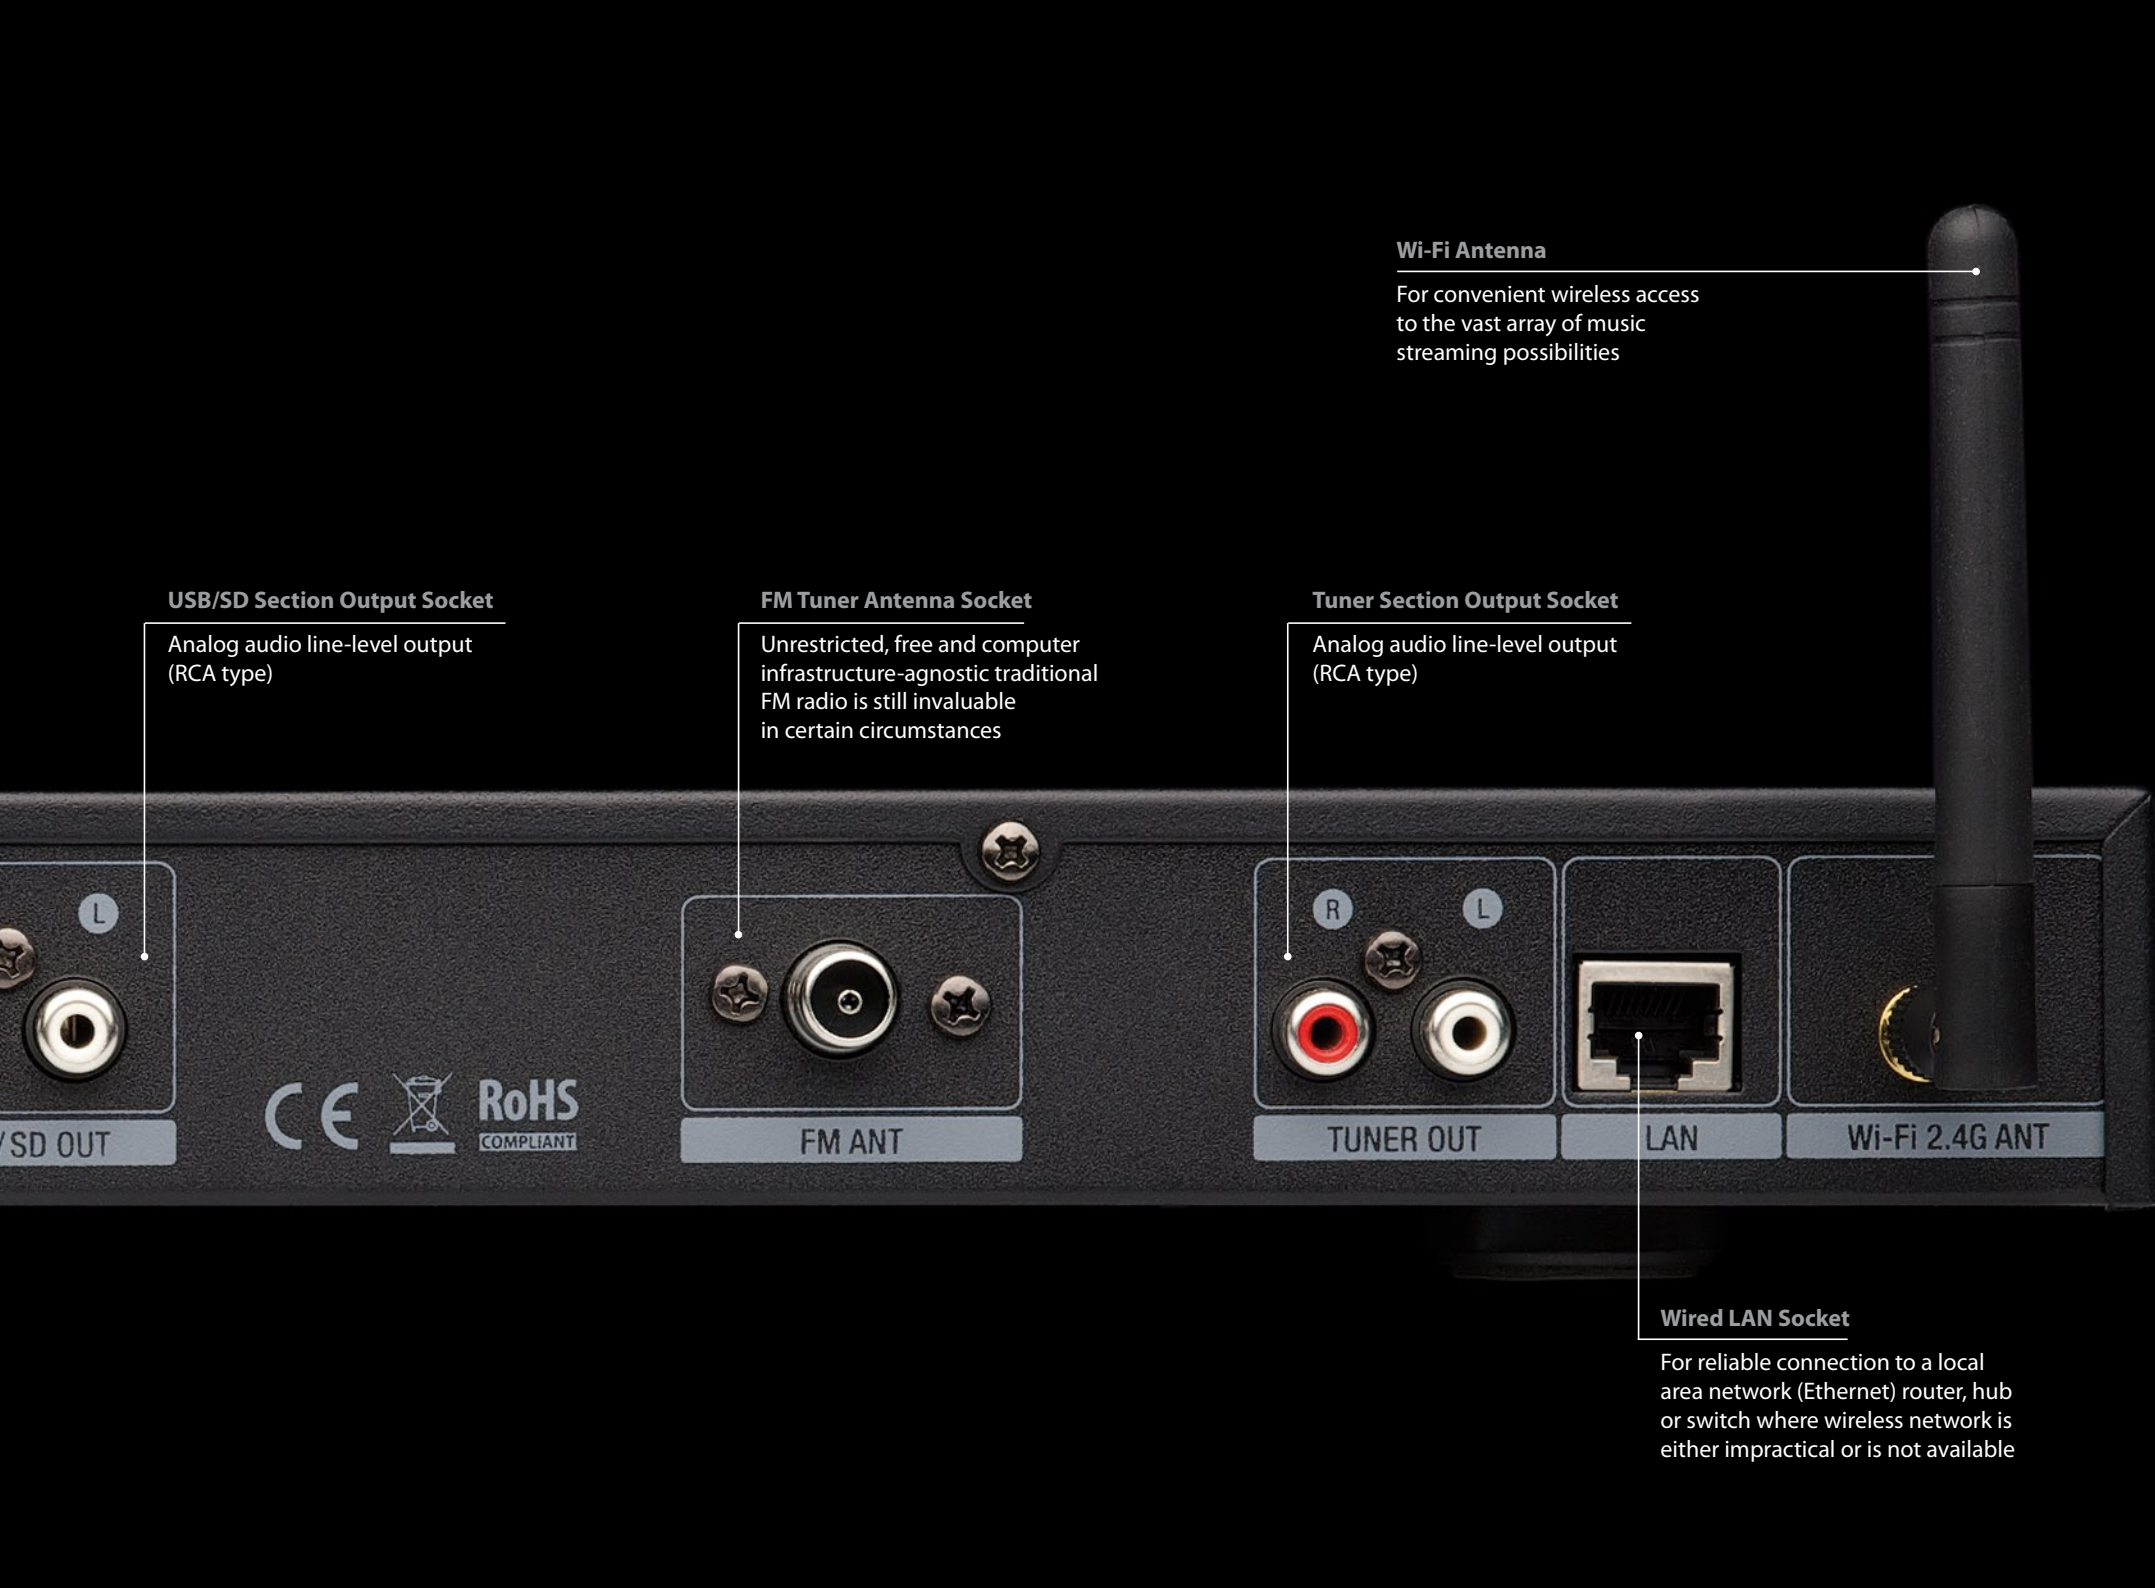

## Flexible Connectivity

**AMC Live Radio Player** is designed as two independent units with common power supply, case and remote control. This clever arrangement is convenient, saves valuable rack space and allows wide range of flexible connectivity options.

### Mains Socket

Fused, industry standard IEC type mains socket for detachable power cord offers safety and convenience

LIVE RADIO PLAYER

POWER MAX 25W  
FUSE 500 mA T  
VOLTAGE RANGE 230V ~50 Hz

**WARNING**  
DO NOT EXPOSE  
THIS EQUIPMENT  
TO RAIN OR  
MOISTURE

**CAUTION**  
FOR CONTINUED  
PROTECTION AGAINST  
RISK OF FIRE, REPLACE  
ONLY SAME TYPE FUSE

**USB/SD Section Output Socket**

Analog audio line-level output (RCA type)

**FM Tuner Antenna Socket**

Unrestricted, free and computer infrastructure-agnostic traditional FM radio is still invaluable in certain circumstances

**Tuner Section Output Socket**

Analog audio line-level output (RCA type)

**Wi-Fi Antenna**

For convenient wireless access to the vast array of music streaming possibilities

**Wired LAN Socket**

For reliable connection to a local area network (Ethernet) router, hub or switch where wireless network is either impractical or is not available